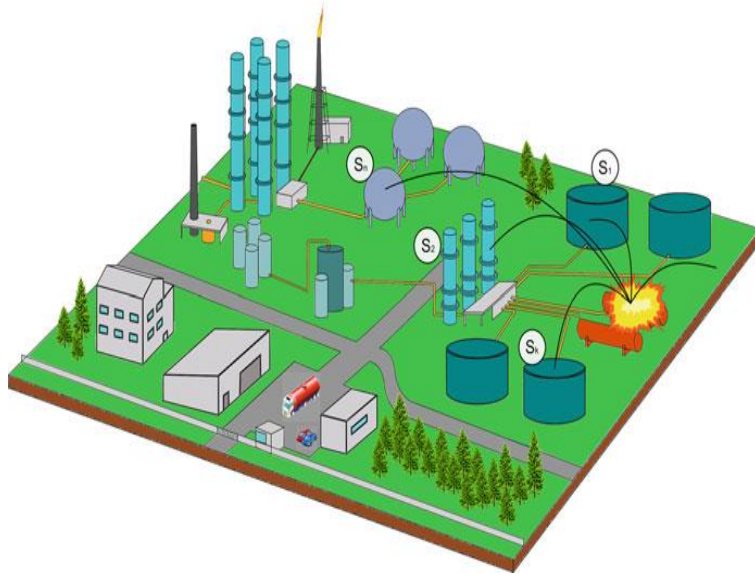

South China University of Technology (SCUT), Guangzhou, China

Major in *Safety Science and Engineering*

➤ **Bachelor, 2013-2017**

Zhengzhou University (ZZU), Zhengzhou , China

Major in *Safety Engineering*

Educational backgrounds - Master

Domino effects in chemical industry park