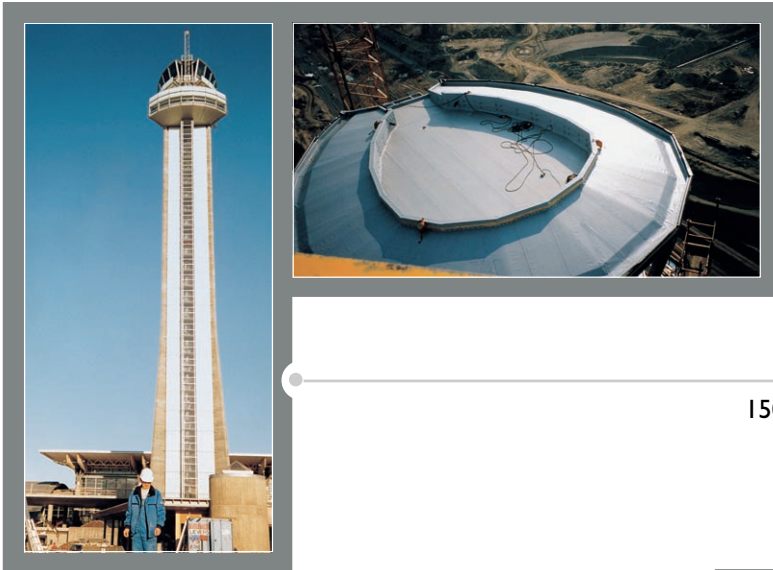

INTERNATIONAL REFERENCE LIST

Oslo Airport, Gardermoen

150.000 m² roofing and waterproofing membranes
Different qualities and colours

Coca Cola A/S

40.000 m² Protan SE 1,6 mm
Colour: Special ordered grey

Polaria, Tromsø