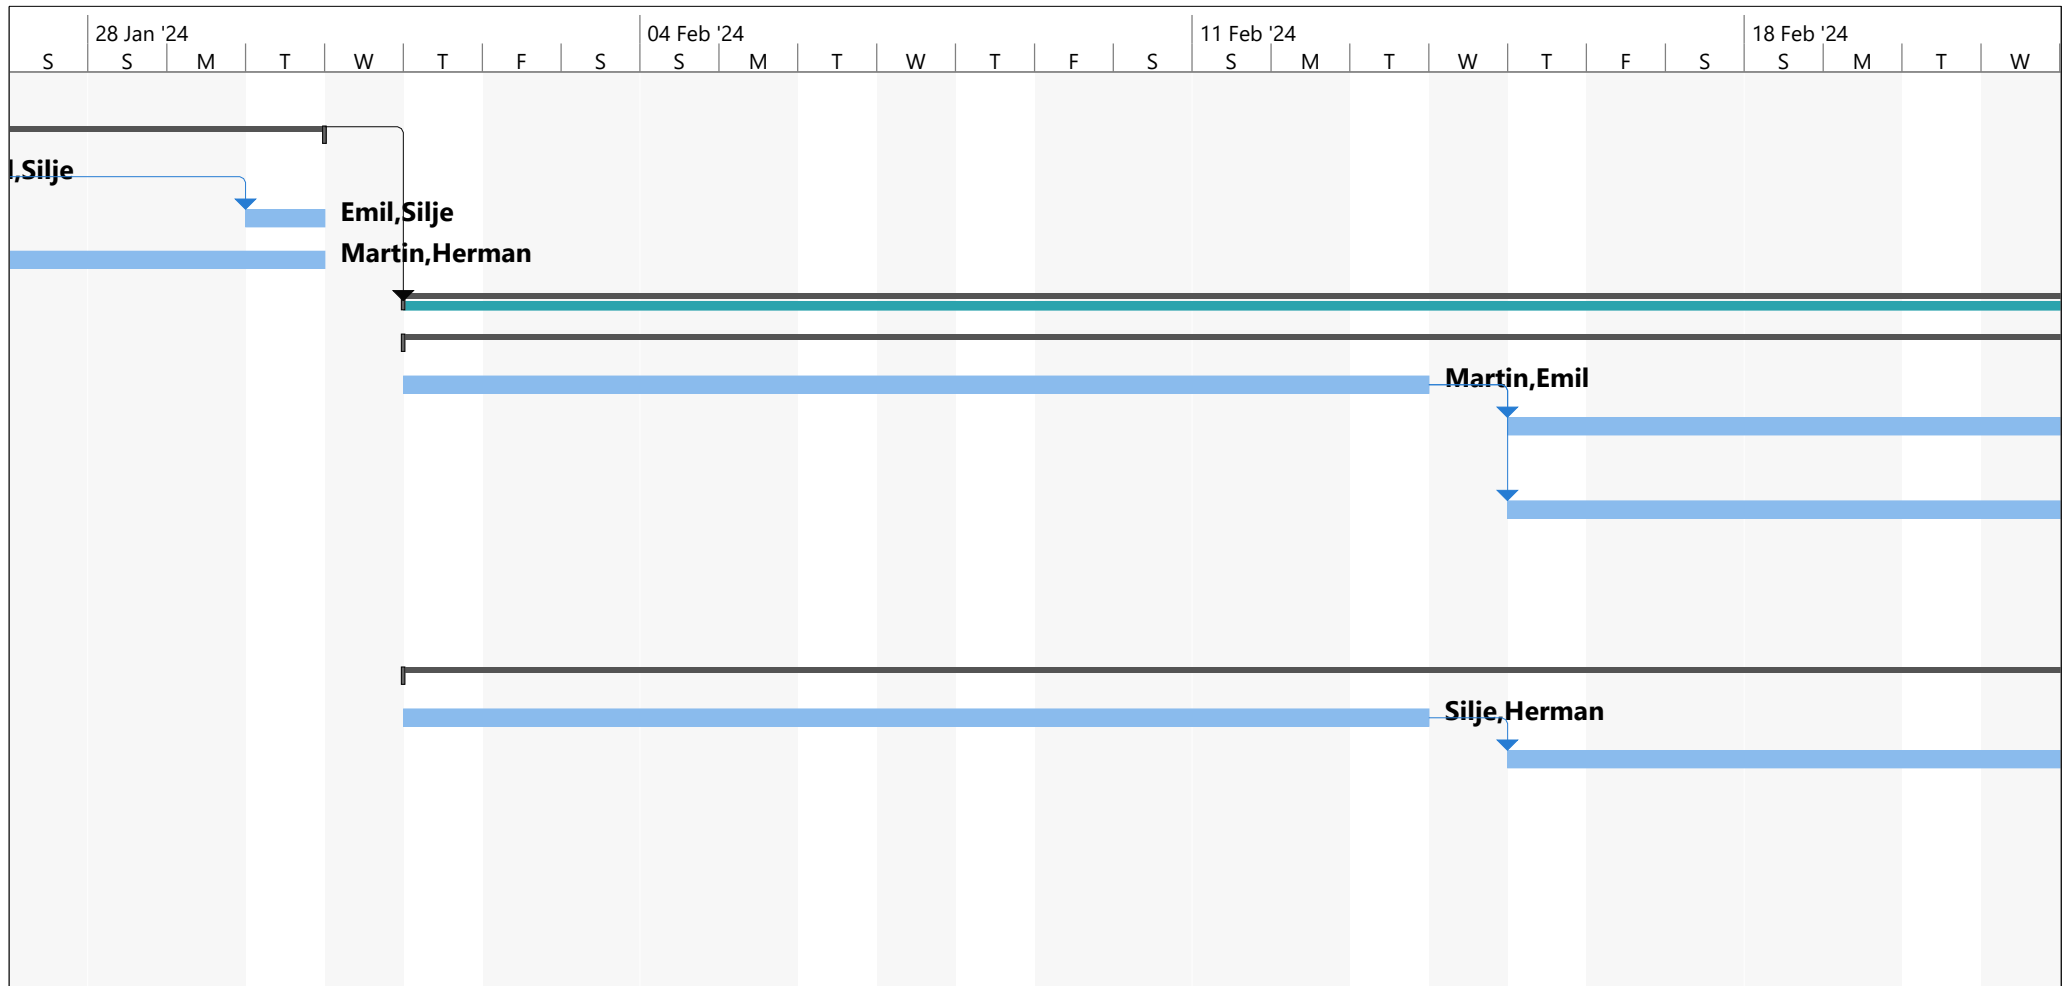

Project: Simple Project Plan
Date: Tue 16/01/24

Task		Inactive Summary		External Tasks	
Split		Manual Task		External Milestone	
Milestone		Duration-only		Deadline	
Summary		Manual Summary Rollup		Progress	
Project Summary		Manual Summary		Manual Progress	
Inactive Task		Start-only			
Inactive Milestone		Finish-only