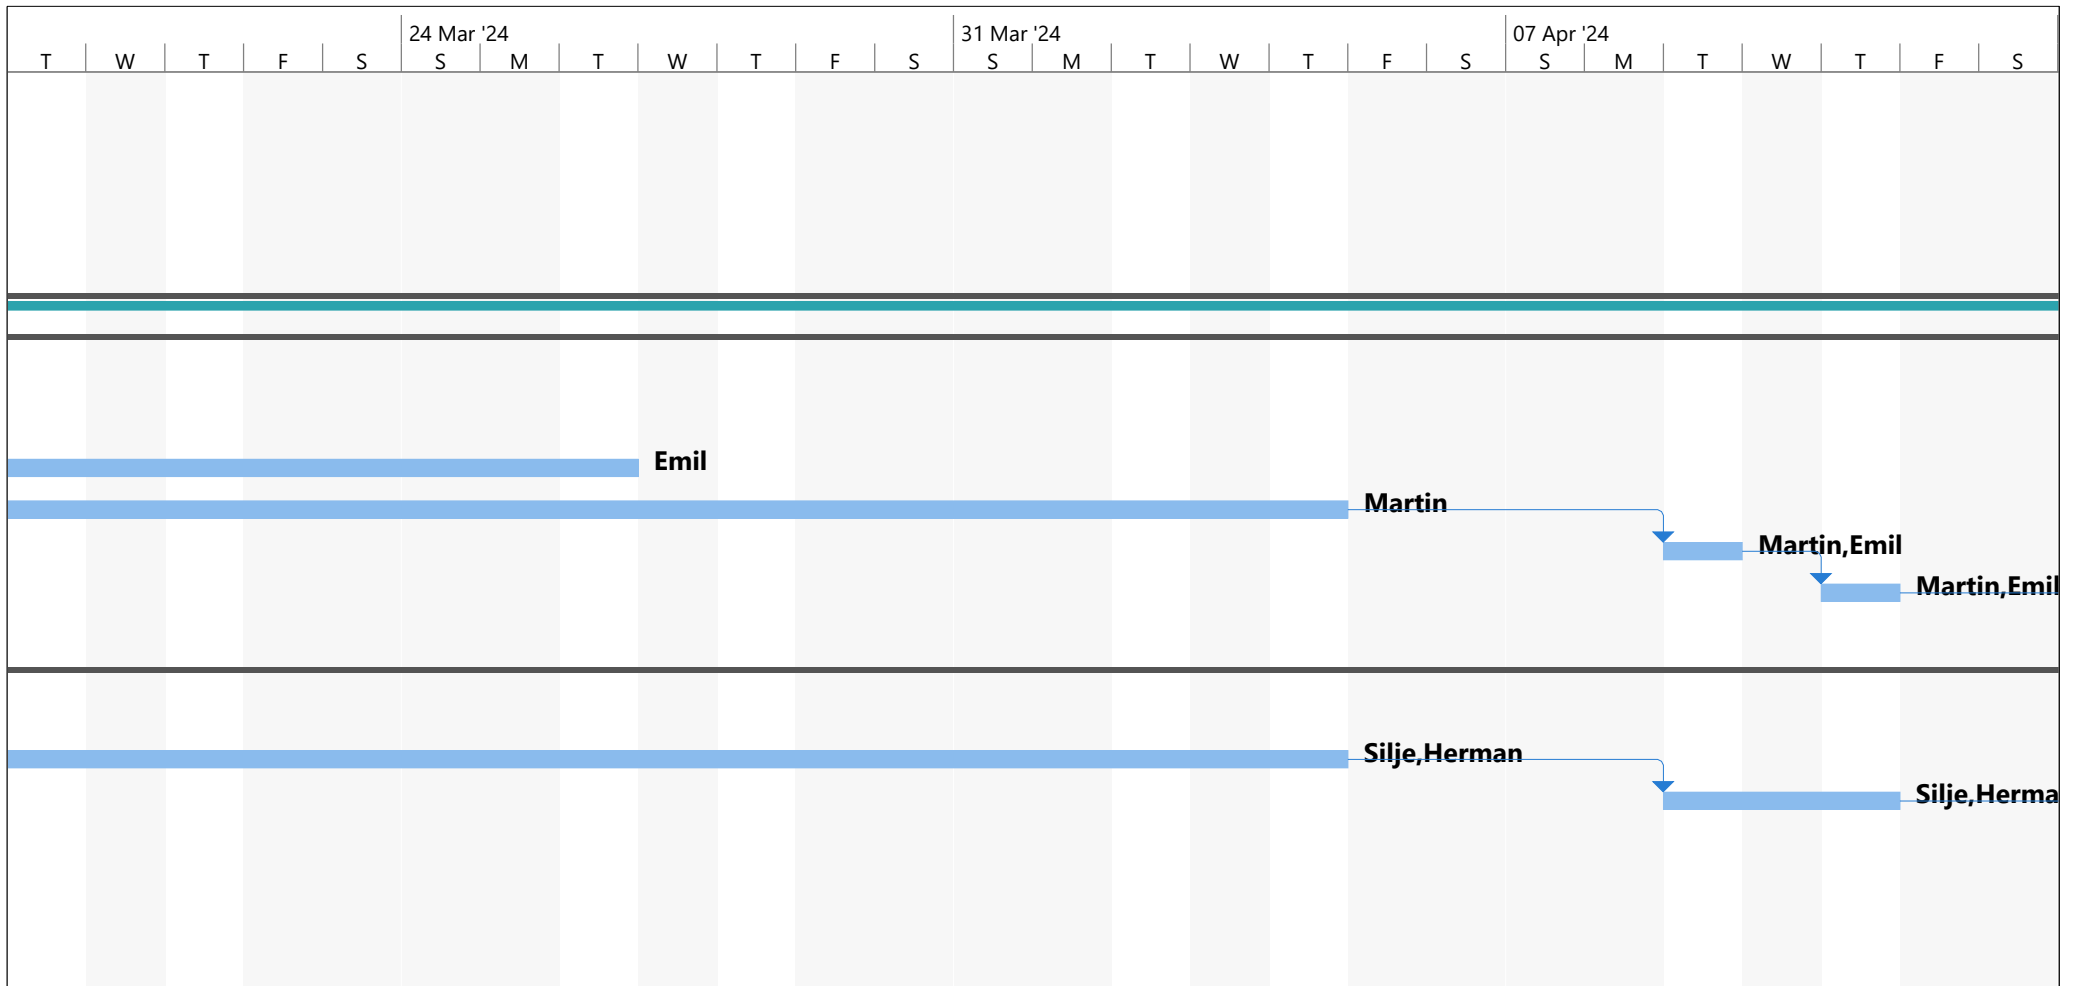

Project: Simple Project Plan
Date: Tue 16/01/24

Task		Inactive Summary		External Tasks	
Split		Manual Task		External Milestone	
Milestone		Duration-only		Deadline	
Summary		Manual Summary Rollup		Progress	
Project Summary		Manual Summary		Manual Progress	
Inactive Task		Start-only			
Inactive Milestone		Finish-only