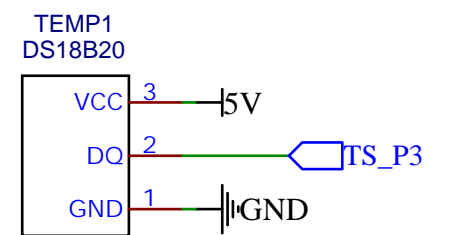

Stepper starboard side

Stepper port side

TITLE: TowedROV motherboard		REV: 1.0
嘉立创EDA	Company: NTNU	Sheet: 1/1
	Date: 2022-09-18	Drawn By: William Hammer