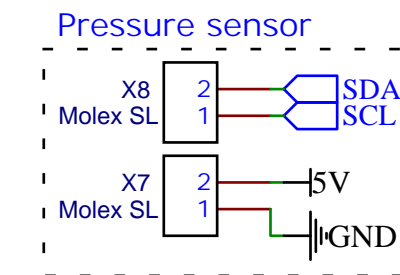

Stepper starboard side

Stepper port side

TITLE: TowedROV motherboard		REV: 1.0
嘉立创EDA	Company: NTNU	Sheet: 1/1
	Date: 2022-09-18	Drawn By: William Hammer