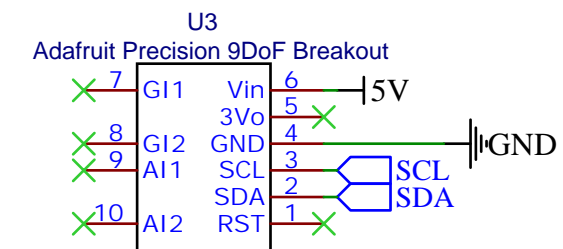

Stepper starboard side

Stepper port side

TITLE: TowedROV motherboard		REV: 1.0
嘉立创EDA	Company: NTNU	Sheet: 1/1
	Date: 2022-09-18	Drawn By: William Hammer