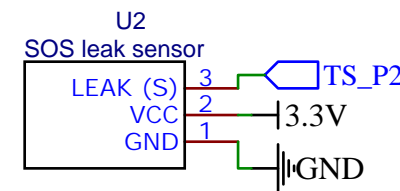

Stepper starboard side

Stepper port side

TITLE: TowedROV motherboard		REV: 1.0
嘉立创EDA	Company: NTNU	Sheet: 1/1
	Date: 2022-09-18	Drawn By: William Hammer