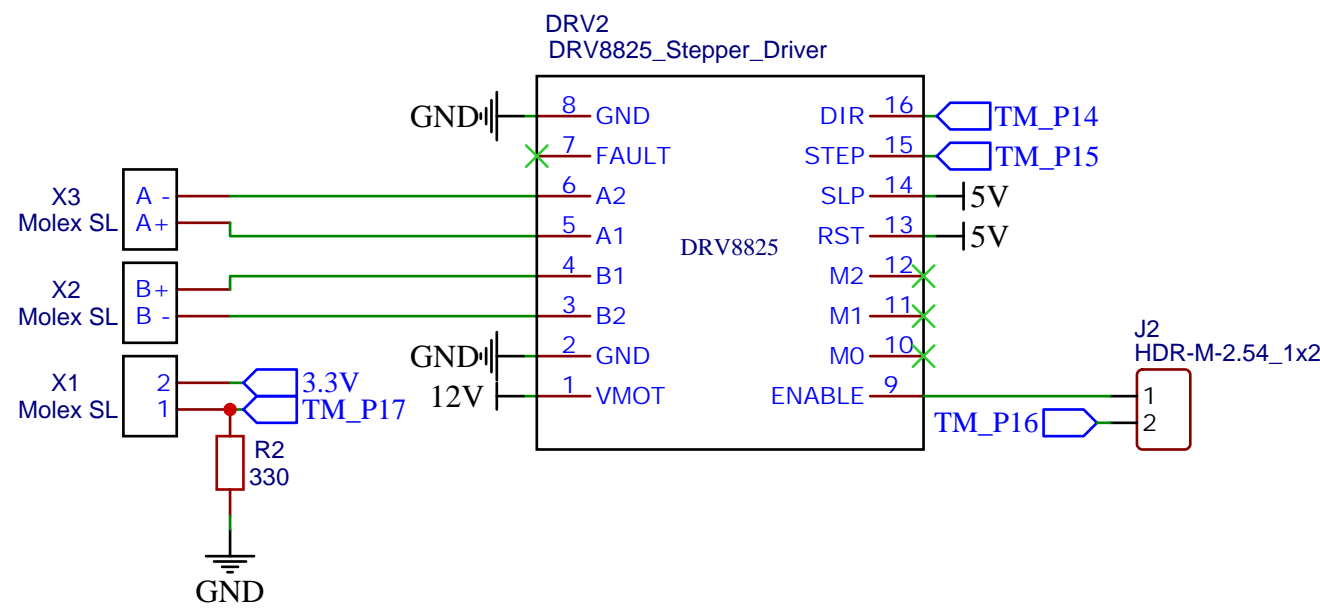

Stepper starboard side

Stepper port side

TITLE: TowedROV motherboard		REV: 1.0
嘉立创EDA	Company: NTNU	Sheet: 1/1
	Date: 2022-09-18	Drawn By: William Hammer