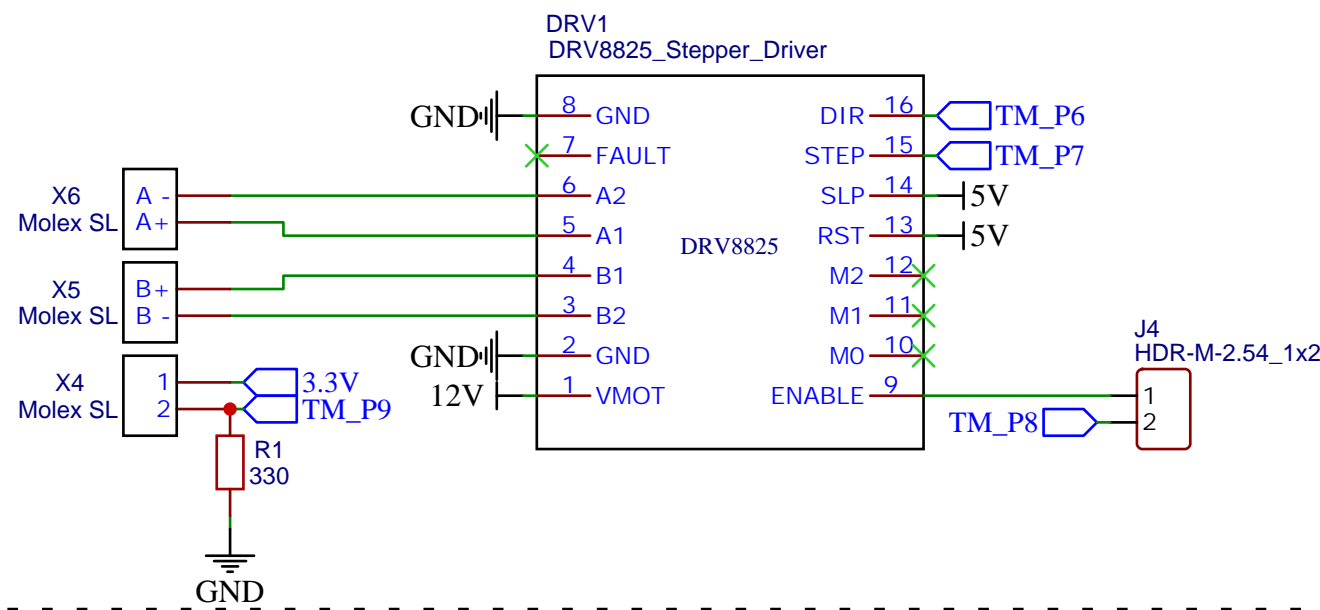

Stepper starboard side

Stepper port side

TITLE: TowedROV motherboard		REV: 1.0
嘉立创EDA	Company: NTNU	Sheet: 1/1
	Date: 2022-09-18	Drawn By: William Hammer