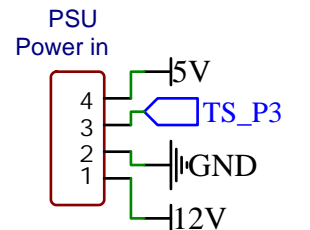

Stepper starboard side

Stepper port side

TITLE: TowedROV motherboard		REV: 1.0
嘉立创EDA	Company: NTNU	Sheet: 1/1
	Date: 2022-09-18	Drawn By: William Hammer